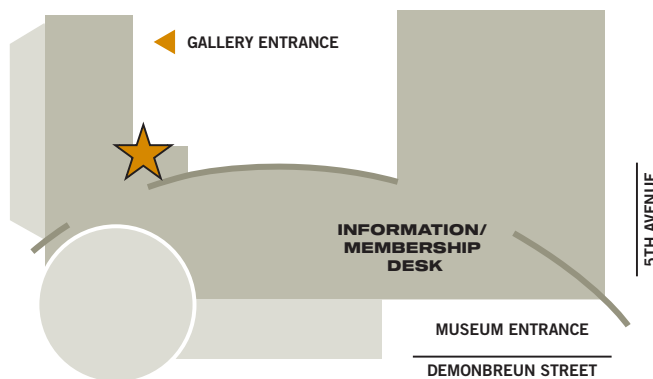

MUSEUM

Admission

GENERAL ADMISSION

Ticket valid only for date and time purchased. Please arrive 10 minutes prior to tour time.

Enjoy Your Visit!

- The Museum is kept cool to preserve artifacts. You may want to bring a sweater or jacket. Children ages 5 and under must have a ticket which is available at the Information Desk. Photography is encouraged on the tour, but flash, video, tripods, and selfie sticks are not allowed. Food and beverages are prohibited in the galleries and on tours. Some or all of this ticket may be applied toward a Museum membership. Visit CountryMusicHallofFame.org/Membership to find out more.
- 🎵 The Country Music Hall of Fame and Museum and its entities are complying with federal, state, and local guidelines regarding health and safety. Please see CountryMusicHallofFame.org/Covid19 for more information.

TERMS AND CONDITIONS

This ticket is non-transferable and is valid only for the date and time for which it is issued. Tickets are not refundable on or after the date of arrival. The Country Music Hall of Fame and Museum reserves the right to refuse or revoke admission to anyone who engages in inappropriate or offensive conduct, or fails to comply with Museum policies as determined by Museum staff. The holder of the ticket accepts and assumes the risk of engaging in interactive elements of exhibit and grants permission to the Country Music Hall of Fame and Museum to utilize his/her image or any recordings for any purpose and without payment or permission. For a complete list of policies, terms, and conditions, visit CountryMusicHallofFame.org/MuseumPolicies.

- For questions, visit CountryMusicHallofFame.org, email Info@CountryMusicHallofFame.org, or call 615.416.2001.

99000004057109797908