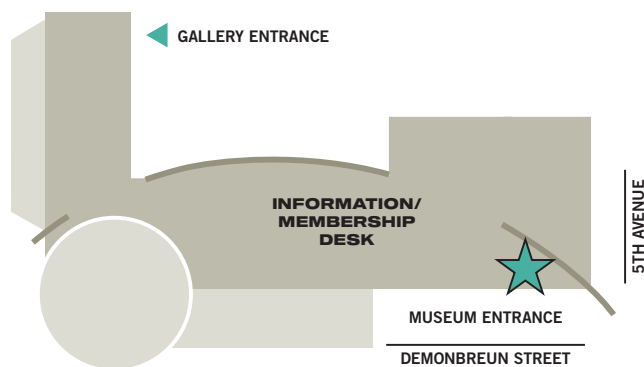

**COUNTRY MUSIC HALL
OF FAME AND MUSEUM**
222 Fifth Avenue South
Nashville, TN 37203

Adult

02/12/22 Historic RCA Studio

12:30 PM

Meet at Country Music Hall of Fame and Museum

2017422 327332

99000004057109797811

STUDIO B

Tour

STUDIO B TOUR ★

Please be at the departure area
10 minutes prior to tour time to
ensure you do not miss the bus.
All tours depart from the Museum.

Enjoy Your Visit!

- ▶ Late arrivals may not be admitted once the tour begins.
No food, drinks, video, or photography allowed (unless otherwise specified) during the tour.
All tours depart from the Country Music Hall of Fame and Museum.
- 🎵 The Country Music Hall of Fame and Museum and its entities are complying with federal, state, and local guidelines regarding health and safety. Please see CountryMusicHallofFame.org/Covid19 for more information.