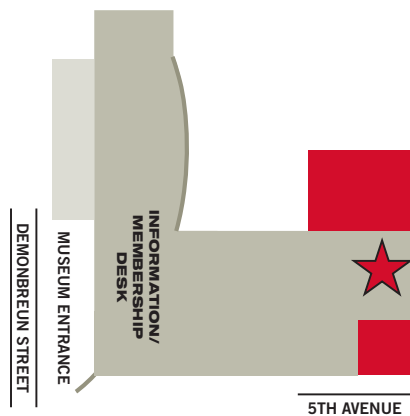

COUNTRY MUSIC HALL
OF FAME AND MUSEUM
222 Fifth Avenue South
Nashville, TN 37203

Adult

02/12/22 Hatch Show Print

2:00 PM

2017422

327332

99000004057109798013

HATCH

Tour

HATCH SHOW PRINT TOUR ★

Tour departure area is located in the
Jerry and Ernie Williams Grand Lobby,
just outside the Hatch Show Print Store.
Please arrive 10 minutes prior to tour time.

Enjoy Your Visit!