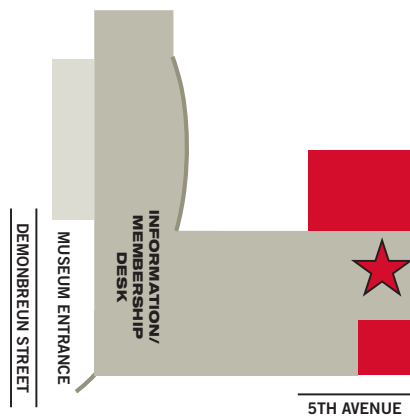

COUNTRY MUSIC HALL
OF FAME AND MUSEUM
222 Fifth Avenue South
Nashville, TN 37203

Adult

02/12/22

Hatch Show Print

2:00 PM

2017422

327332

99000004057109798012

HATCH

Tour

HATCH SHOW PRINT TOUR ★

Tour departure area is located in the
Jerry and Ernie Williams Grand Lobby,
just outside the Hatch Show Print Store.
Please arrive 10 minutes prior to tour time.

Enjoy Your Visit!