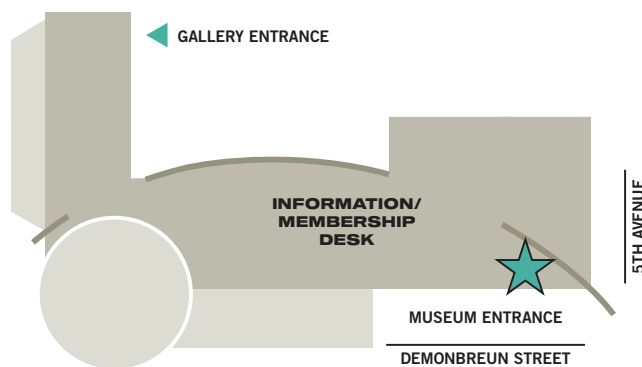

**COUNTRY MUSIC HALL
OF FAME AND MUSEUM**
222 Fifth Avenue South
Nashville, TN 37203

Adult

02/12/22 Historic RCA Studio

12:30 PM

Meet at Country Music Hall of Fame and Museum

2017422 327332

99000004057109797810

STUDIO B

Tour

STUDIO B TOUR ★

Please be at the departure area
10 minutes prior to tour time to
ensure you do not miss the bus.
All tours depart from the Museum.

Enjoy Your Visit!

- ▶ Late arrivals may not be admitted once the tour begins.
No food, drinks, video, or photography allowed (unless otherwise specified) during the tour.
All tours depart from the Country Music Hall of Fame and Museum.
- 🎵 The Country Music Hall of Fame and Museum and its entities are complying with federal, state, and local guidelines regarding health and safety. Please see CountryMusicHallofFame.org/Covid19 for more information.