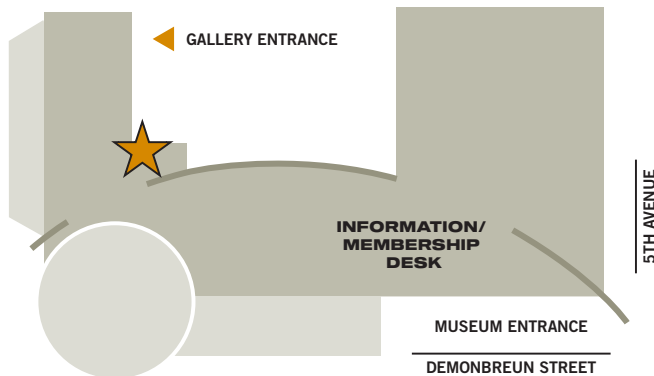

GENERAL ADMISSION

Ticket valid only for date and time purchased. Please arrive 10 minutes prior to tour time.

Enjoy Your Visit!

- ▶ The Museum is kept cool to preserve artifacts. You may want to bring a sweater or jacket. Children ages 5 and under must have a ticket which is available at the Information Desk. Photography is encouraged on the tour, but flash, video, tripods, and selfie sticks are not allowed. Food and beverages are prohibited in the galleries and on tours. Some or all of this ticket may be applied toward a Museum membership. Visit CountryMusicHallofFame.org/Membership to find out more.
- 🎵 The Country Music Hall of Fame and Museum and its entities are complying with federal, state, and local guidelines regarding health and safety. Please see CountryMusicHallofFame.org/Covid19 for more information.

Tour

HATCH SHOW PRINT TOUR ★

Tour departure area is located in the
Jerry and Ernie Williams Grand Lobby,
just outside the Hatch Show Print Store.
Please arrive 10 minutes prior to tour time.

Enjoy Your Visit!